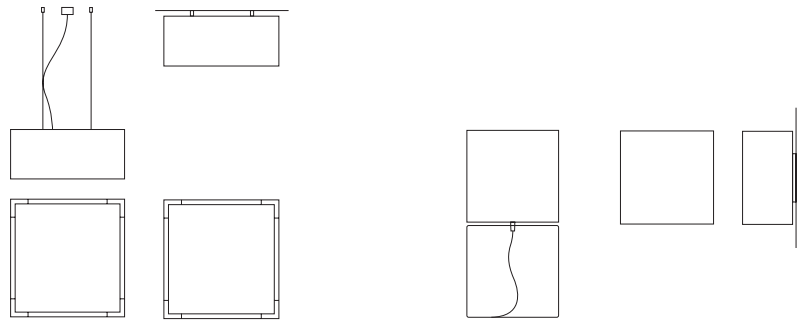

CUBIC COLOURS

CUBIC

FRAME P

FRAME M

GATE

BOX

SILK