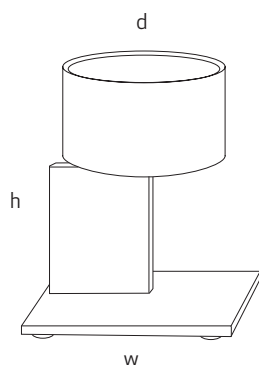

cyls_sight

table lamp
design Christian Finke, 2005

model	cyls_sight
dimensions (d, wxh)	ø23, 31x40cm
materials	fabric shade, lacquered wood
weight / packing vol.	1,9 kg / 0.037sqm
switching	external ON OFF
cable length	170cm textile cable
protection class	II
mechanical rating	IP20
rated voltage	220-240V, 50/60Hz
light source	1x E27 max. 60W
optional	dimmer

CE

The magenta coloured silk shade is floating over the reduced grey coloured sword. There is also an axis-mirrored model available. The satin-finished diffuser on the top disperses the light in a soft manner.