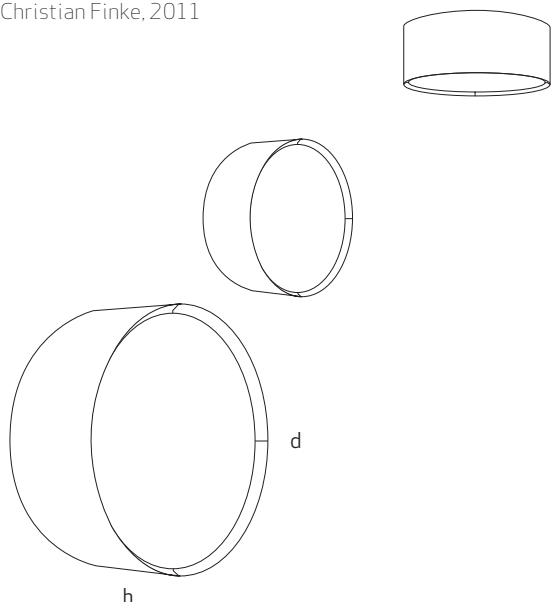

## cyls\_eye wall-/ceiling lamp

wall- / ceiling lamp  
design Christian Finke, 2011

model	cyls_eye 33	cyls_eye 50	cyls_eye 65
dimensions (dxh)	ø33x14cm	ø50x19cm	ø65x24cm
weight / packing vol.	1.2kg / 0.023sqm	2.2kg / 0.067sqm	2.8kg / 0.13sqm
switching	external	external	external
protection class	I	I	I
mechanical rating	IP20	IP20	IP20
optional	similar size	similar size	similar size
rated voltage	220-240V 50/60Hz	220-240V 50/60Hz	220-240V 50/60Hz
light source E27	1x E 27 max. 60W	1x E 27 max. 60W	3x E 27 max. 60W
light source T5-C	T5-C 22W 1900lm	T5-C 40W 3400lm	T5-C 55W 4200lm
light source LED	LED 2100lm	LED 2800lm	LED 4000lm
optional	1-10V/DALI dimmer		
light output ratio	ca. 40%	ca. 40%	ca. 40%

CE

This surface mounted lamp is part of our *cyls* collection and it is available in three different sizes. The shades are available in 12 different fabric colours - no tools are needed for installation. All it needs are magnetic clips to install it on the white powder-coated mounting plate. The slight distance to the wall creates a floating impression. A high-quality PC film diffuser has a translucency of approx. 40%. In addition, we offer for our customers individually tailored sizes and alternative electrifications.