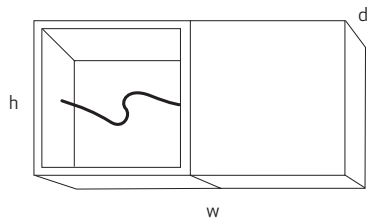

cg_sign wall lamp

design Christian Finke, 2000

model	cg_sign
dimensions (wxhxd)	42x21x13cm
materials	fabric shade, diff. bases, textile cable
gr. weight / packing vol.	2.5kg / 0.018sqm
switching	external
protection class	II
mechanical rating	IP20
rated voltage	220-240V, 50/60Hz
light source	E27 Med max. 60W 
optional	_customized materials

This is a combination of accented brick-red lampshade and walnut corpus of the same size. The silver-grey textile cable complements the quality of the materials. The corpus is available in three types of wood with a soft edged steel plate in either white or anthracite.