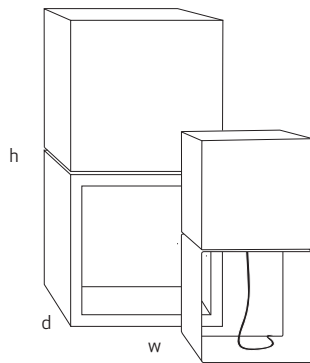

cg_little | cg_big table lamp

design Christian Finke, 2000

model	cg_little	cg_big
dimensions (wxhxd)	21x43x13cm	27x55x15cm
materials	fabric shade, different bases	
gr. weight / packing vol.	2.5kg / 0.018sqm	3.5kg / 0.032sqm
switching	external ON OFF	external ON OFF
cable length	170cm textile cable	170cm textile cable
protection class	II	II
mechanical rating	IP20	IP20
rated voltage	220-240V, 50/60Hz	220-240V, 50/60Hz
light source	E27 Med max. 60W	E27 Med max. 75W
optional	_dimmer _hidden cable routing for wooden bases (hcr)	_dimmer _hidden cable routing for wooden bases (hcr)

This cubic table lamp that comes in two sizes. The body is offered in three different types of wood with a soft edged steel plate in either white or anthracite. The silver-grey textile cable completes the quality in detail. All table and floor lamps with wooden bases allow hiding the electric cables inside the base (hcr).