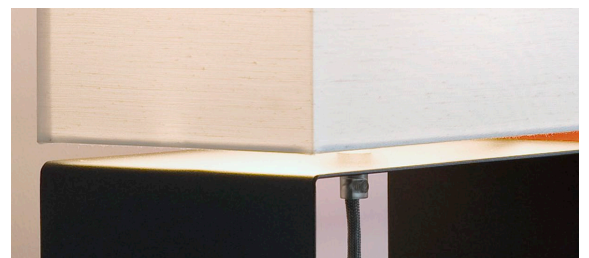

cg_little | cg_big table lamp

design Christian Finke, 2000

model	cg_little	cg_big
dimensions (wxhxd)	21x43x13cm	27x55x15cm
materials	fabric shade, different bases	
gr. weight / packing vol.	2.5kg / 0.018sqm	3.5kg / 0.032sqm
switching	external ON OFF	external ON OFF
cable length	170cm textile cable	170cm textile cable
protection class	II	II
mechanical rating	IP20	IP20
rated voltage	220-240V, 50/60Hz	220-240V, 50/60Hz
light source	E27 Med max. 60W	E27 Med max. 75W
optional	_dimmer _hidden cable routing for wooden bases (hcr)	_dimmer _hidden cable routing for wooden bases (hcr)

This cubic table lamp that comes in two sizes. The body is offered in three different types of wood with a soft edged steel plate in either white or anthracite. The silver-grey textile cable completes the quality in detail. All table and floor lamps with wooden bases allow hiding the electric cables inside the base (hcr).