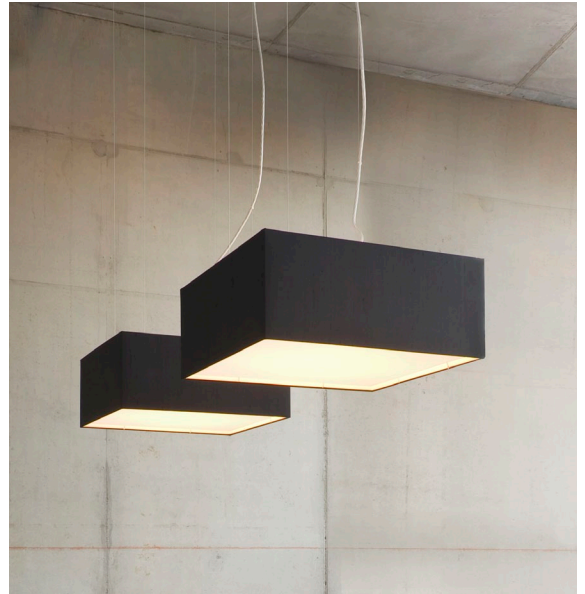

## cg\_frame pendant-/ceiling lamp

design Christian Finke, 2011

model	cg_frame 50	cg_frame 75
dimensions (wxhxd)	50x21x50cm	75x27x75cm
materials	fabric shade	fabric shade
gr. weight / packing vol.	3.0kg / 0.067sqm	4.1kg / 0.21sqm
suspension	max. 200cm	max. 200cm
switching	external	external
protection class	I	I
mechanical rating	IP20	IP20
light distribution	top 70%   bottom 30%	top 70%   bottom 30%
rated voltage	220-240V, 50/60Hz	220-240V, 50/60Hz
light source	2GX13   T-R5 40W	2GX13   T-R5 55W
optional	<ul style="list-style-type: none"> <li>_other light sources</li> <li>_Dimming: 1-10V, DALI</li> <li>_customized sizes</li> <li>_surface mounted lamp for all sizes possible</li> </ul>	<ul style="list-style-type: none"> <li>_other light sources</li> <li>_Dimming: 1-10V, DALI</li> <li>_customized sizes</li> </ul>

This pendant- or ceiling lamp is part of our collection *cubic gates*. It comes in 2 different sizes: 50 and 75 cm. The shades are available in 12 different fabric colours - easily mounted with magnetic clips. The satin-finished diffuser at the bottom disperses the fluorescent light pleasantly soft. In addition, you can choose from various sizes and alternative electrifications.