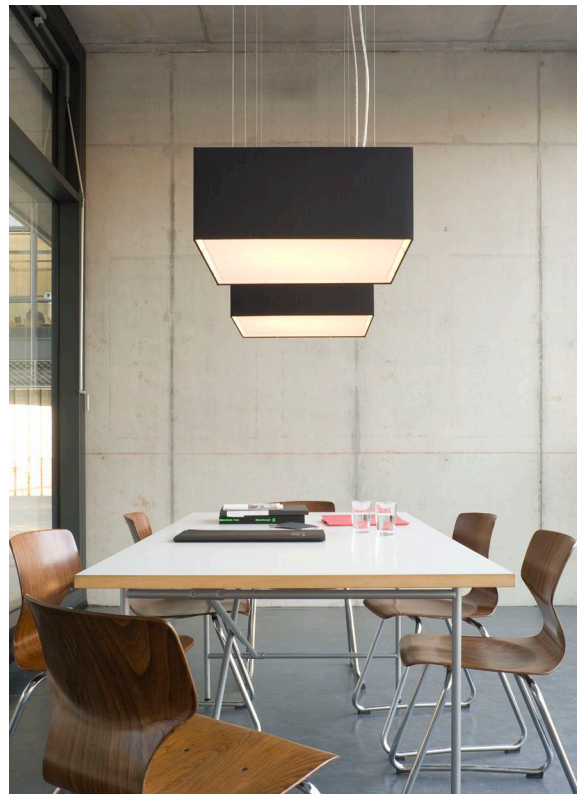

## cg\_frame pendant-/ceiling lamp

design Christian Finke, 2011

model	cg_frame 50	cg_frame 75
dimensions (wxhxd)	50x21x50cm	75x27x75cm
materials	fabric shade	fabric shade
gr. weight / packing vol.	3.0kg / 0.067sqm	4.1kg / 0.21sqm
suspension	max. 200cm	max. 200cm
switching	external	external
protection class	I	I
mechanical rating	IP20	IP20
light distribution	top 70%   bottom 30%	top 70%   bottom 30%
rated voltage	220-240V, 50/60Hz	220-240V, 50/60Hz
light source	2GX13   T-R5 40W	2GX13   T-R5 55W
optional	<ul style="list-style-type: none"> <li>_other light sources</li> <li>_Dimming: 1-10V, DALI</li> <li>_customized sizes</li> <li>_surface mounted lamp for all sizes possible</li> </ul>	<ul style="list-style-type: none"> <li>_other light sources</li> <li>_Dimming: 1-10V, DALI</li> <li>_customized sizes</li> </ul>

This pendant- or ceiling lamp is part of our collection *cubic gates*. It comes in 2 different sizes: 50 and 75 cm. The shades are available in 12 different fabric colours - easily mounted with magnetic clips. The satin-finished diffuser at the bottom disperses the fluorescent light pleasantly soft. In addition, you can choose from various sizes and alternative electrifications.