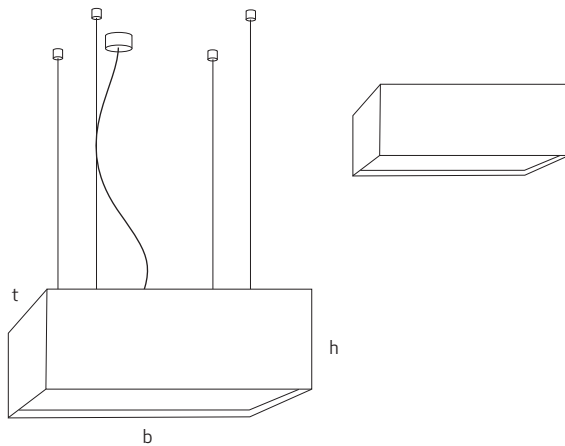

## cg\_frame pendant-/ceiling lamp

design Christian Finke, 2011

model	cg_frame 50	cg_frame 75
dimensions (wxhxd)	50x21x50cm	75x27x75cm
materials	fabric shade	fabric shade
gr. weight / packing vol.	3.0kg / 0.067sqm	4.1kg / 0.21sqm
suspension	max. 200cm	max. 200cm
switching	external	external
protection class	I	I
mechanical rating	IP20	IP20
light distribution	top 70%   bottom 30%	top 70%   bottom 30%
rated voltage	220-240V, 50/60Hz	220-240V, 50/60Hz
light source	2GX13   T-R5 40W	2GX13   T-R5 55W
optional	<ul style="list-style-type: none"> <li>_other light sources</li> <li>_Dimming: 1-10V, DALI</li> <li>_customized sizes</li> <li>_surface mounted lamp for all sizes possible</li> </ul>	<ul style="list-style-type: none"> <li>_other light sources</li> <li>_Dimming: 1-10V, DALI</li> <li>_customized sizes</li> </ul>

This pendant- or ceiling lamp is part of our collection *cubic gates*. It comes in 2 different sizes: 50 and 75 cm. The shades are available in 12 different fabric colours - easily mounted with magnetic clips. The satin-finished diffuser at the bottom disperses the fluorescent light pleasantly soft. In addition, you can choose from various sizes and alternative electrifications.