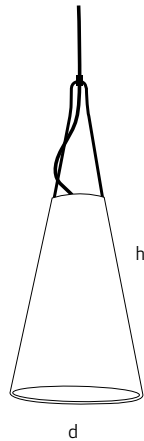

mia

pendant, wall, table lamp
design filumen team, 2014

model	mia
dimensions s (dxh)	ø20x48cm
material	fabric lamp shade
gr. weight / packing vol.	0,9 kg / 0,028 cbm
switching	extern ON OFF
suspension	approx. 200cm cotton cable black
protection class	II
mechanical rating	IP20
rated voltage	220-240V, 50/60Hz
light source	E27 max. 25W
optional	- wooden knob (wall lamp) - hook (pendant lamp) - mia_t base (table lamp)

A cone with many possibilities. As a pendulum light, MIA is supplied with cable hook and canopy. A wooden knob is part of the scope of supply. Optionally you can extend the wall light with the clip-bar mia-t_base and convert it to the table light.